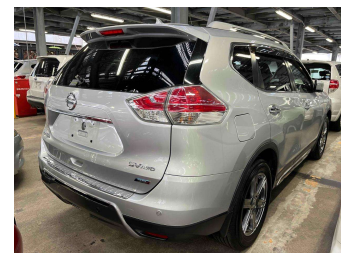

# 2013 Nissan X-Trail 20X 4WD Emergency Brake Pkg

**Purchase Price** **\$17,450**

Includes GST  
Excludes on-road costs of \$475

Finance may be available on this vehicle. Ask one of our friendly staff for more information.

Body Style  
**5 door, SUV / 4x4**

Odometer  
**89,600 km**

Engine  
**2000 cc, Petrol**

Fuel Type  
**Petrol**

Transmission  
**Auto, 4WD/4x4**

Wheels  
-

VIN  
-

Interior  
**Black, Cloth**