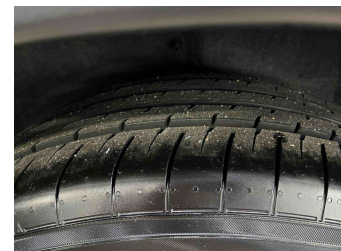

2013 Nissan X-Trail 20X 4WD Emergency Brake Pkg

Purchase Price **$17,450**

Includes GST
Excludes on-road costs of $475

Finance may be available on this vehicle. Ask one of our friendly staff for more information.

Gain peace of mind with Mechanical Breakdown Insurance. **Ask us how.**

1. **Top features**
2. » 4WD
   - » ABS Braking
   - » Air Conditioning
   - » Alloy Wheels (Factory)
   - » Body Kit (Factory)
   - » CD Player
   - » Central Locking
   - » Chain Driven (no cam b...
   - » Comes with new WOF
   - » Cruise Control
   - » Electric Mirrors
   - » Electric Windows
   - » Heated Seat(s)
   - » New Shape
   - » Remote Locking
   - » Reversing Camera
   - » Roof Rails
   - » Smart Key

Body Style
5 door, SUV / 4x4

Odometer
89,600 km

Engine
2000 cc, Petrol

Fuel Type
Petrol

Transmission
Auto, 4WD/4x4

Wheels
-

VIN
-

Interior
Black, Cloth

Safety
-

Reg No.

-

Ext Colour
Silver

History
Ex-Overseas

Seats
5 seats

CO2 Emissions
-

Energy Economy

-

Stock ID: 23920

olGo Motors Burnside | Phone 0800 0888 55 | Email
burnside@olgomotors.co.nz
BURNSIDE, 5 Lake Bryndwr Lane, Christchurch 8053, New Zealand
www.olgomotors.co.nz

★ ★ ★ ★ ★
4.65 | 235 reviews