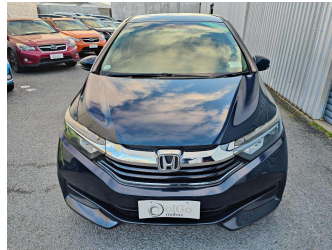

2016 Honda Shuttle 1.5 Hybrid

Purchase Price

\$9,350

Includes GST
Excludes on-road costs of \$350

Finance may be available on this vehicle. Ask one of our friendly staff for more information.

Gain peace of mind with Mechanical Breakdown Insurance. **Ask us how.**

Body Style

5 door, Station Wagon

Odometer

155,300 km

Engine

1500 cc, Hybrid

Fuel Type

Hybrid