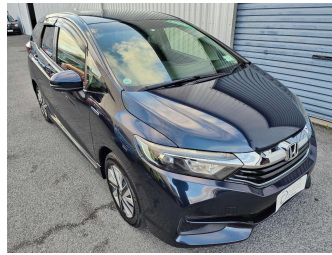

2016 Honda Shuttle 1.5 Hybrid

Purchase Price

\$9,350

Includes GST
Excludes on-road costs of \$350

Finance may be available on this vehicle. Ask one of our friendly staff for more information.

Gain peace of mind with Mechanical Breakdown Insurance. **Ask us how.**

Body Style

5 door, Station Wagon

Odometer

155,300 km

Engine

1500 cc, Hybrid

Fuel Type

Hybrid