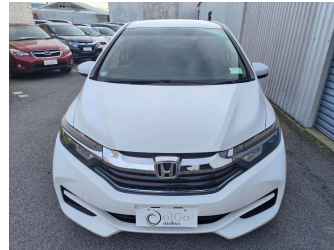

2015 Honda Shuttle 1.5 Hybrid

Purchase Price

\$10,950

Includes GST
Excludes on-road costs of \$475

Finance may be available on this vehicle. Ask one of our friendly staff for more information.

Gain peace of mind with Mechanical Breakdown Insurance. **Ask us how.**

Body Style

5 door, Station Wagon

Odometer

120,300 km

Engine

1500 cc, Hybrid

Fuel Type

Hybrid

Transmission

Auto, Front Wheel

Wheels

-

VIN

7AT08G1XX23001752

Interior

Black, Cloth