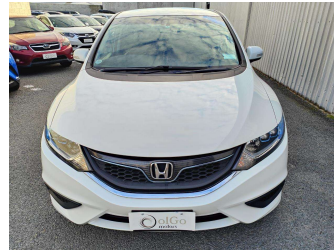

# 2015 Honda Jade 1.5 Hybrid

Purchase Price

**\$11,950**

Includes GST  
Excludes on-road costs of \$475

Finance may be available on this vehicle. Ask one of our friendly staff for more information.

Gain peace of mind with Mechanical Breakdown Insurance. **Ask us how.**

Body Style

**5 door, Station Wagon**

Odometer

**121,000 km**

Engine

**1500 cc, Hybrid**

Fuel Type

**Hybrid**

Transmission

**Auto, Front Wheel**

Wheels

-

VIN

**7AT08G9GX23002872**

Interior

**Black, Cloth**