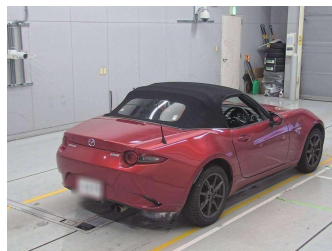

# 2016 Mazda Roadster S Special Pkg

**Purchase Price** **\$23,430**

Includes GST  
Excludes on-road costs of \$475

Finance may be available on this vehicle. Ask one of our friendly staff for more information.

Body Style  
**2 door, Convertible**

Odometer  
**103,800 km**

Engine  
**1500 cc, Petrol**

Fuel Type  
**Petrol**

Transmission  
**6-Speed Auto, Rear Wheel**

Wheels  
-

VIN  
-

Interior  
**Black, Cloth**