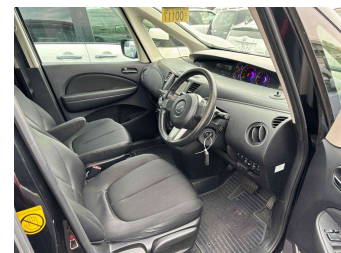

2014 Mazda Biante 20C Skyactiv

Purchase Price **\$10,930**

Includes GST
Excludes on-road costs of \$350

Finance may be available on this vehicle. Ask one of our friendly staff for more information.

Gain peace of mind with Mechanical Breakdown Insurance. **Ask us how.**

- Top features**
- » ABS Braking
 - » Air Conditioning
 - » CD Player
 - » Central Locking
 - » Chain Driven (no cam b...
 - » Comes with new WOF
 - » Electric Mirrors
 - » Electric Windows
 - » Facelift Model
 - » Front Wheel Drive
 - » Power Door(s)
 - » Remote Locking
 - » Reversing Camera
 - » Smart Key

Body Style
5 door, Van

Odometer
103,000 km

Engine
2000 cc, Petrol

Fuel Type
Petrol

Transmission
Auto, Front Wheel

Wheels
-

VIN
-

Interior
Black, Cloth