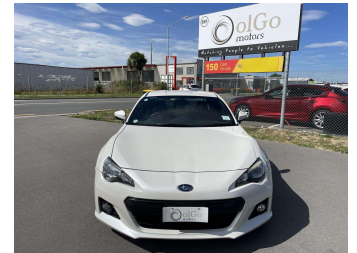

2012 Subaru BRZ 2.0 S

Purchase Price

\$16,430

Includes GST
Excludes on-road costs of \$475

Finance may be available on this vehicle. Ask one of our friendly staff for more information.

Gain peace of mind with Mechanical Breakdown Insurance. **Ask us how.**

Body Style

2 door, Coupe

Odometer

152,200 km

Engine

2000 cc, Petrol

Fuel Type

Petrol