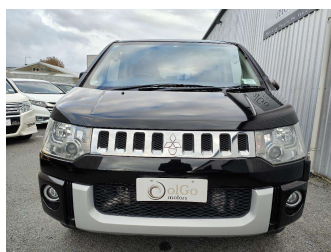

2015 Mitsubishi Delica D5 2.2 Diesel Power Pkg

Purchase Price

\$18,925

Includes GST
Excludes on-road costs of \$675

Finance may be available on this vehicle. Ask one of our friendly staff for more information.

Body Style
5 door, Van

Odometer
181,000 km

Engine
2200 cc, Internal Combustion

Fuel Type
Diesel

Transmission
Auto, 4WD/4x4

Wheels
-

VIN
7AT0CJ0PX24010857

Interior
Black, Cloth