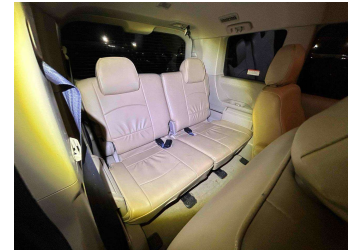

Purchase Price

$21,450

Includes GST
Excludes on-road costs of $550

Finance may be available on this vehicle. Ask one of our friendly staff for more information.

Gain peace of mind with Mechanical Breakdown Insurance. **Ask us how.**

Top features

- » 4WD
- » ABS Braking
- » Air Conditioning
- » Alloy Wheels (Factory)
- » CD Player
- » Central Locking
- » Chain Driven (no cam b...
- » Comes with new WOF
- » Cruise Control
- » Electric Mirrors
- » Electric Windows
- » Power Door(s)
- » Remote Locking
- » Reversing Camera
- » Smart Key

Body Style

5 door, Van

Odometer

153,000 km

Engine

2200 cc, Internal Combustion

Fuel Type

Diesel

Transmission

Auto, 4WD/4x4

Wheels

-

VIN

-

Interior

Beige, Cloth

Safety

-

Reg No.

-

Ext Colour

Black

History

Ex-Overseas

Seats

7 seats

CO2 Emissions

-

Energy Economy

-

Stock ID: 23682

olGo Motors Sydenham | Phone 0800 888 585 | Email
chc.sales@olgomotors.co.nz
115 Orbell St, Sydenham, Christchurch 8023, New Zealand
www.olgomotors.co.nz