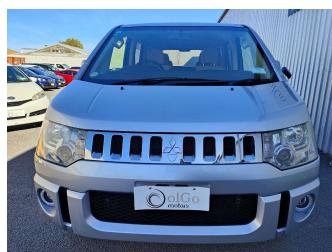

2013 Mitsubishi Delica D5 G Power 4WD

Purchase Price

\$14,925

Includes GST
Excludes on-road costs of \$475

Finance may be available on this vehicle. Ask one of our friendly staff for more information.

Gain peace of mind with Mechanical Breakdown Insurance. **Ask us how.**

Body Style

5 door, Van

Odometer

123,000 km

Engine

2400 cc, Petrol

Fuel Type

Petrol

Transmission

Auto, 4WD/4x4

Wheels

-

VIN

7AT0CJ0PX24900234

Interior

Beige, Cloth