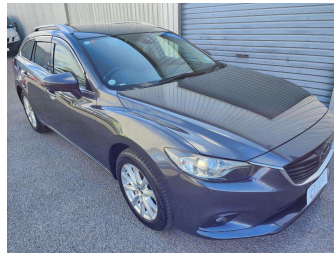

# 2012 Mazda Atenza 20S

Purchase Price

**\$13,925**

Includes GST  
Excludes on-road costs of \$475

Finance may be available on this vehicle. Ask one of our friendly staff for more information.

Gain peace of mind with Mechanical Breakdown Insurance. **Ask us how.**

Body Style

**5 door, Station Wagon**

Odometer

**99,000 km**

Engine

**2000 cc, Petrol**

Fuel Type

**Petrol**

Transmission

**6-Speed Auto, Front Wheel**

Wheels

-

VIN

**7AT0C139X23100210**

Interior

**Black, Cloth**