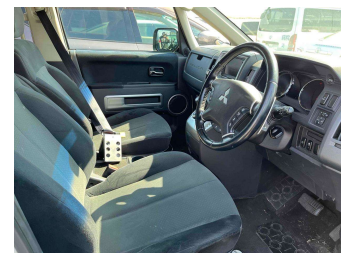

# 2007 Mitsubishi Delica D5 4WD G Navi Pkg

**Purchase Price**

**\$14,430**

Includes GST  
Excludes on-road costs of \$350

Finance may be available on this vehicle. Ask one of our friendly staff for more information.

Gain peace of mind with Mechanical Breakdown Insurance. **Ask us how.**

- Top features**
- » 4WD
  - » ABS Braking
  - » Air Conditioning
  - » Alloy Wheels
  - » Body Kit (Factory)
  - » CD Player
  - » Central Locking
  - » Chain Driven (no cam b...
  - » Comes with new WOF
  - » Cruise Control
  - » Electric Mirrors
  - » Electric Windows
  - » New Shape
  - » Power Door(s)
  - » Remote Locking
  - » Reversing Camera
  - » Smart Key