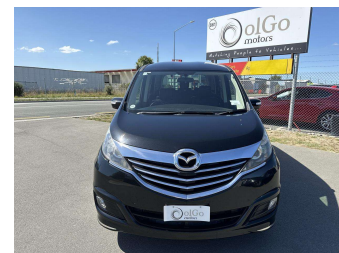

2015 Mazda Biante Granz-Skyactiv

Purchase Price **\$10,930**

Includes GST
Excludes on-road costs of \$475

Finance may be available on this vehicle. Ask one of our friendly staff for more information.

Gain peace of mind with Mechanical Breakdown Insurance. **Ask us how.**

Body Style
5 door, Van

Odometer
110,200 km

Engine
2000 cc, Petrol

Fuel Type
Petrol

Transmission
Auto, Front Wheel

Wheels
-

VIN
7AT0C145X24112621

Interior
Black, Cloth