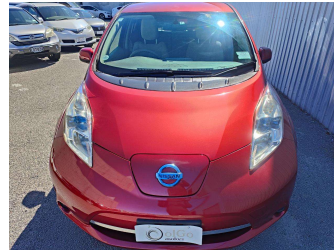

2012 Nissan Leaf 24X

Purchase Price

\$4,150

Includes GST
Excludes on-road costs of \$475

Finance may be available on this vehicle. Ask one of our friendly staff for more information.

Gain peace of mind with Mechanical Breakdown Insurance. **Ask us how.**

Body Style

5 door, Hatchback

Odometer

117,000 km

Engine

0 cc, Electric

Fuel Type

Electric

Transmission

Auto, Front Wheel

Wheels

-

VIN

7AT0DH8KX23015709

Interior

Beige, Cloth