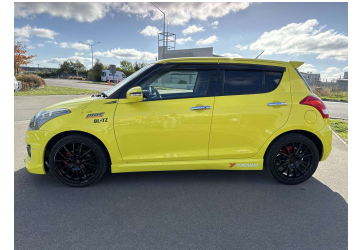

2016 Suzuki Swift 1.6 Sports

Purchase Price **\$12,430**

Includes GST
Excludes on-road costs of \$350

Finance may be available on this vehicle. Ask one of our friendly staff for more information.

Gain peace of mind with Mechanical Breakdown Insurance. **Ask us how.**

Body Style
5 door, Hatchback

Odometer
102,700 km

Engine
1600 cc, Petrol

Fuel Type
Petrol

Transmission
6-Speed Manual, Front Wheel

Wheels
-

VIN
-

Interior
Black, Cloth