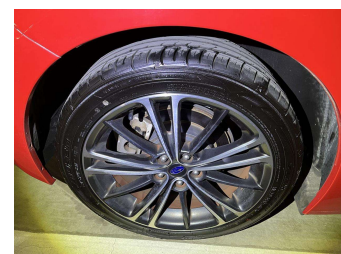

2012 Subaru BRZ 2.0 S

Purchase Price

\$22,450

Includes GST
Excludes on-road costs of \$350

Finance may be available on this vehicle. Ask one of our friendly staff for more information.

Gain peace of mind with Mechanical Breakdown Insurance. **Ask us how.**

Body Style

2 door, Coupe

Odometer

88,000 km

Engine

2000 cc, Petrol

Fuel Type

Petrol

Transmission

6-Speed Manual, Rear Wheel

Wheels

-

VIN

-

Interior

Black, Cloth