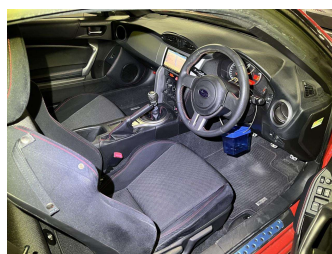

2012 Subaru BRZ 2.0 S

Purchase Price

$22,450

Includes GST
Excludes on-road costs of $350

Finance may be available on this vehicle. Ask one of our friendly staff for more information.

Gain peace of mind with Mechanical Breakdown Insurance. **Ask us how.**

Top features

- » ABS Braking
- » Air Conditioning
- » Alloy Wheels (Factory)
- » Body Kit (Factory)
- » CD Player
- » Central Locking
- » Chain Driven (no cam b...
- » Comes with new WOF
- » Electric Mirrors
- » Electric Windows
- » Rear Spoiler
- » Rear Wheel Drive
- » Remote Locking

Body Style

2 door, Coupe

Odometer

88,000 km

Engine

2000 cc, Petrol

Fuel Type

Petrol

Transmission

6-Speed Manual, Rear Wheel

Wheels

-

VIN

-

Interior

Black, Cloth

Safety

-

Reg No.

-

Ext Colour

Red

History

Ex-Overseas

Seats

4 seats

CO2 Emissions

-

Energy Economy

-

Stock ID: 23886

olGo Motors Sydenham | Phone 0800 888 585 | Email
chc.sales@olgomotors.co.nz
115 Orbell St, Sydenham, Christchurch 8023, New Zealand
www.olgomotors.co.nz